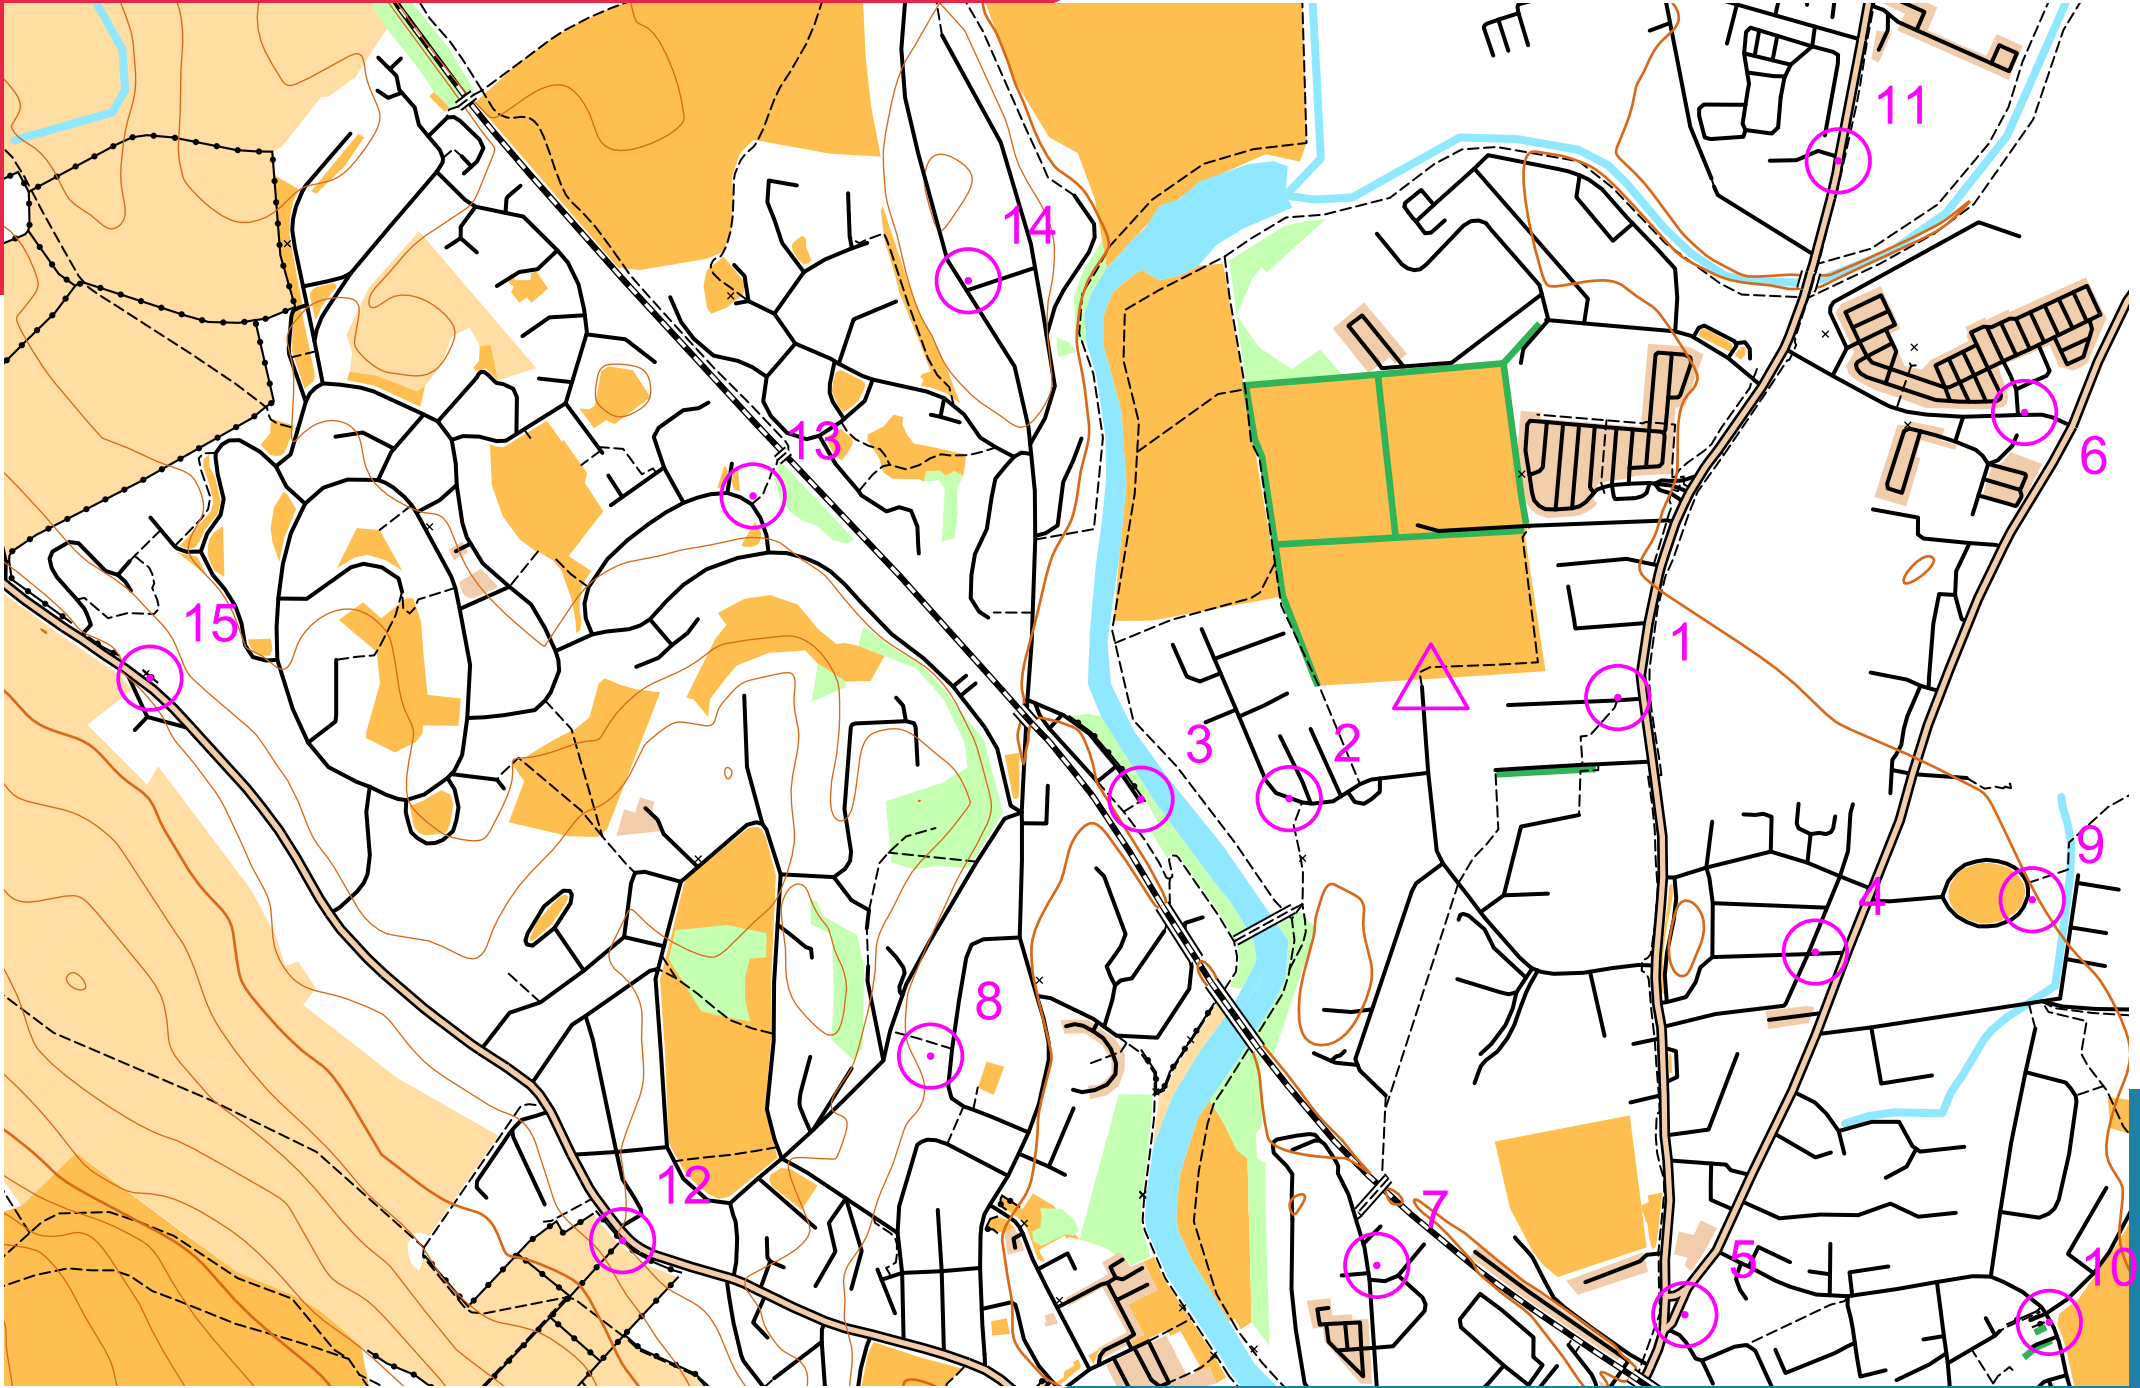

KENDAL TRI STREET-O 7

scale 1:7500, contours 10m
200m

Map data (c) OpenStreetMap, available under the Open Database Licence.
Contains OS data (c) Crown copyright & database right OS 2013-2017.
OOM created by Oliver O'Brien. Make your own: <http://oomap.co.uk/>