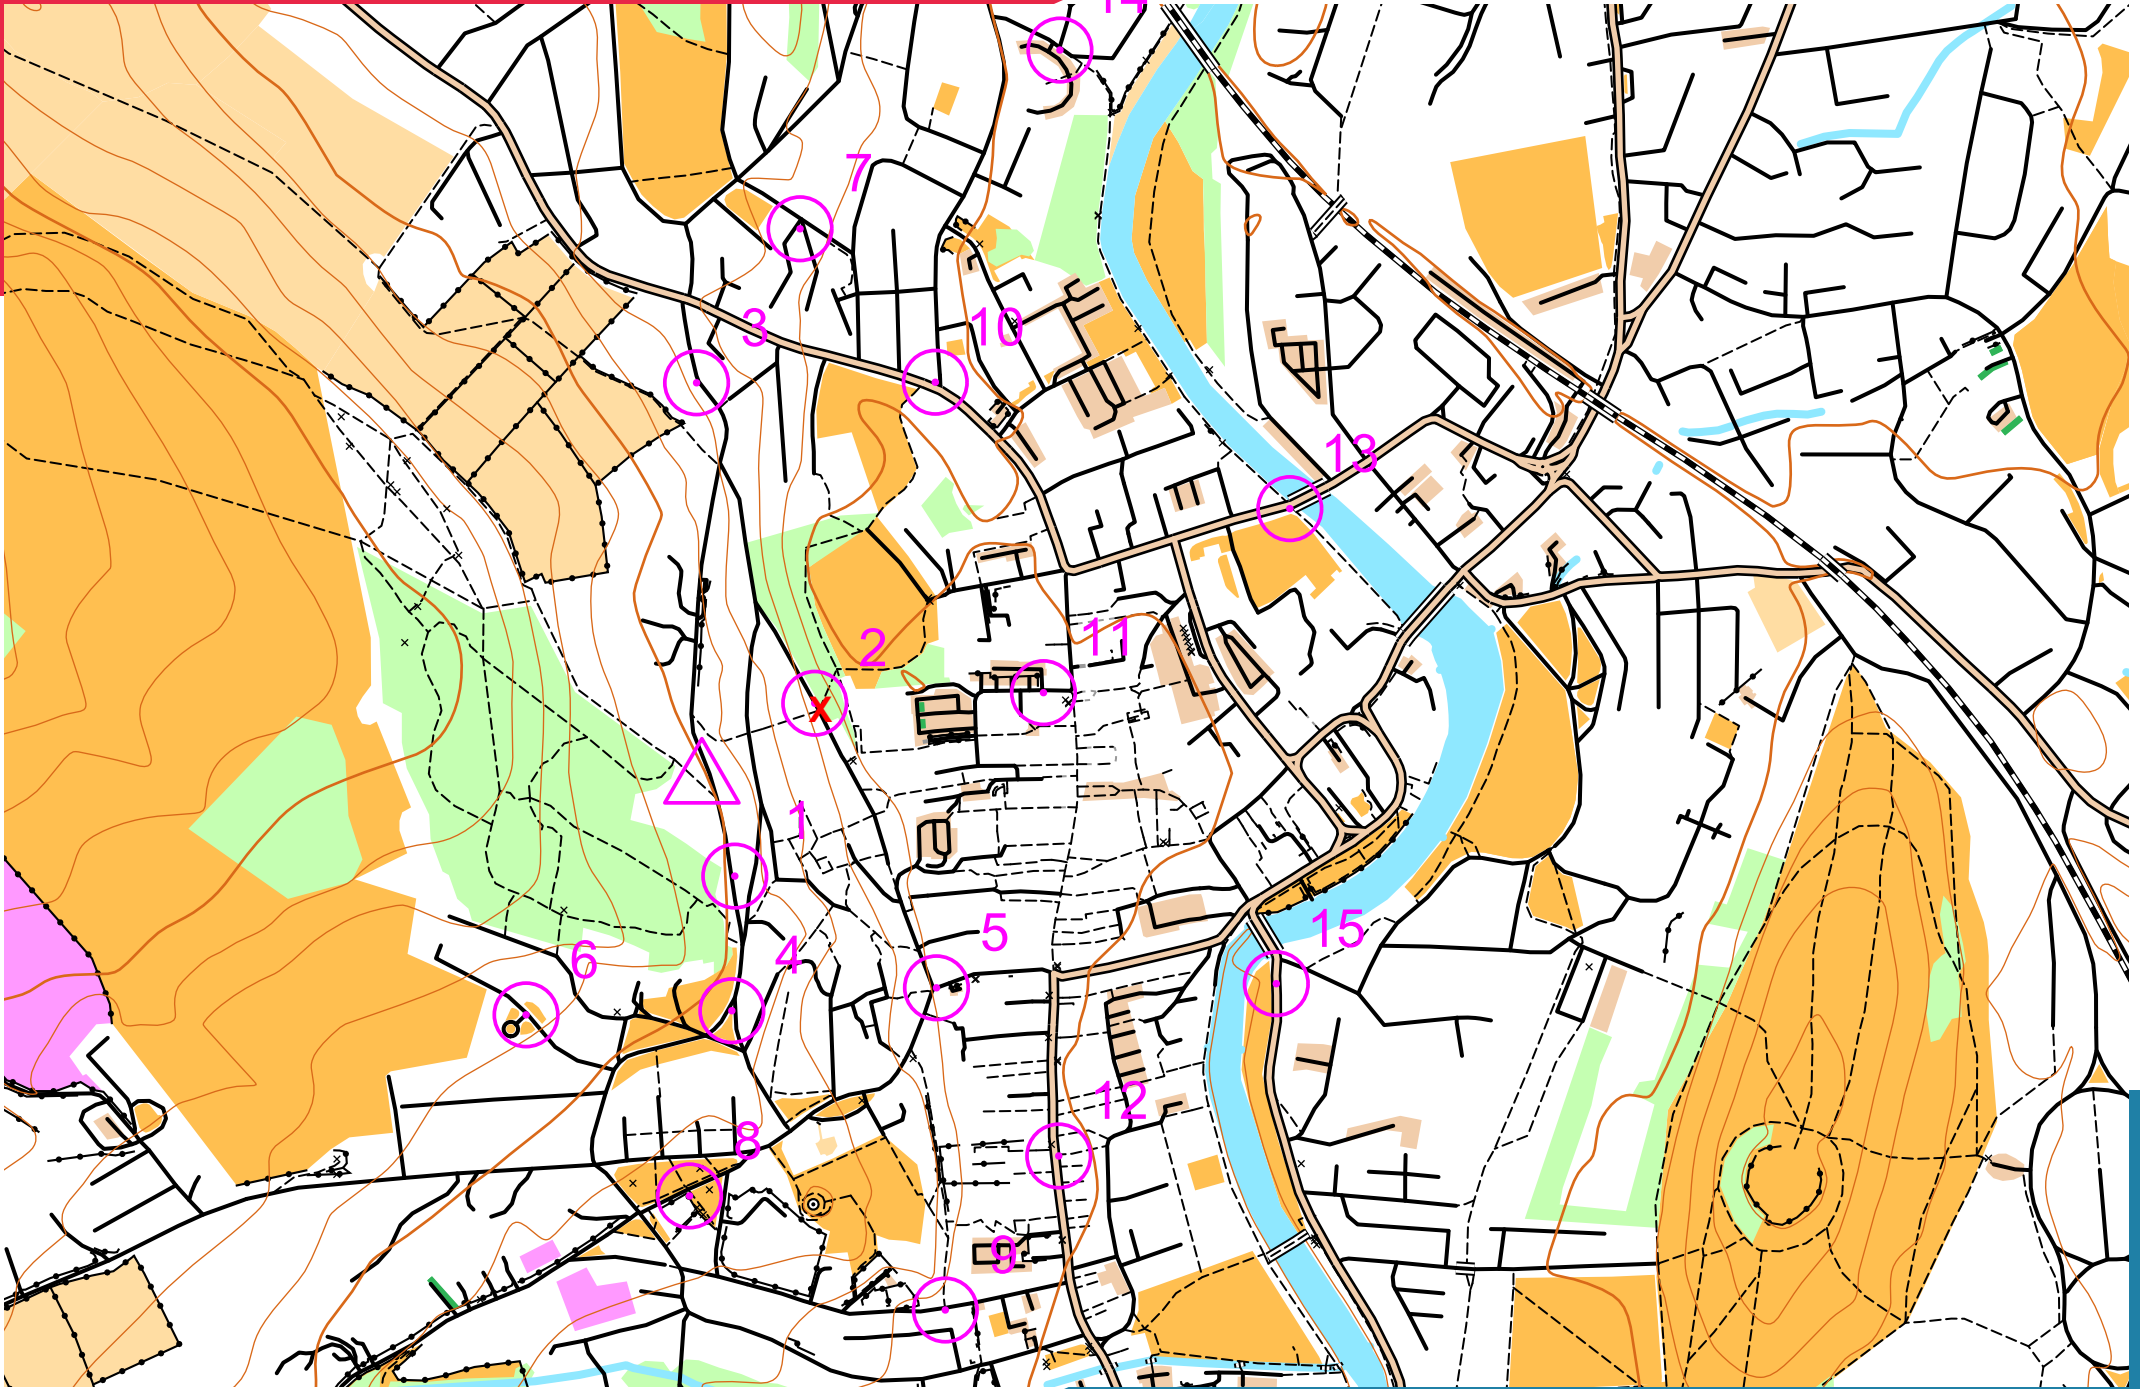

KENDALTRI VIRTUAL STREET-O 3

scale 1:7500, contours 10m
200m

Map data (c) OpenStreetMap, available under the Open Database Licence.
Contains OS data (c) Crown copyright & database right OS 2013-2017.
OOM created by Oliver O'Brien. Make your own: <http://oomap.co.uk/>